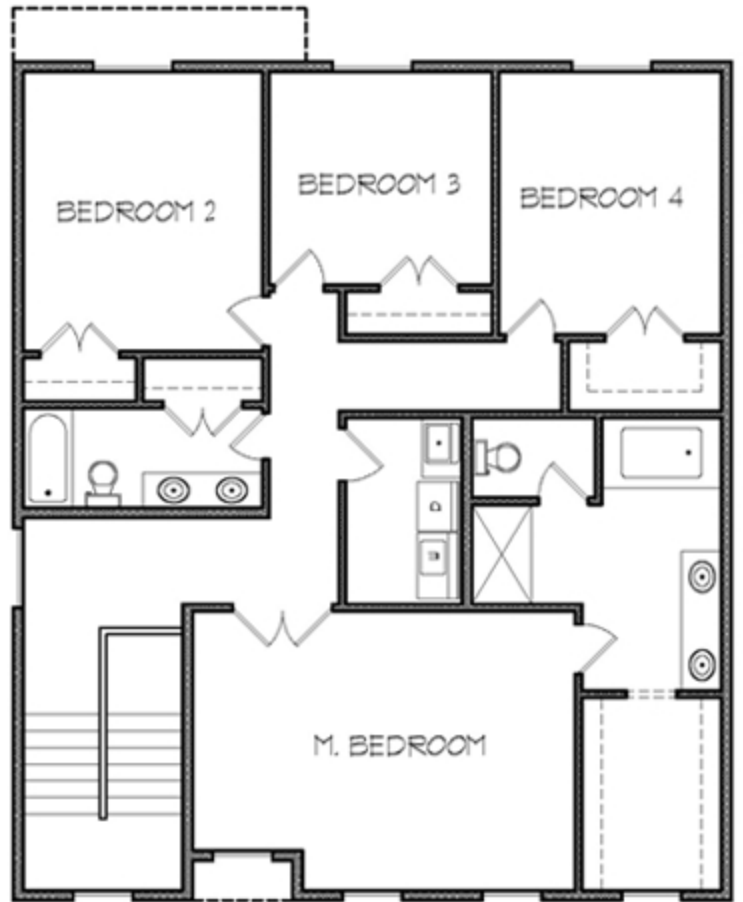

**2543
PLAN**

MAIN FLR

FERGUSON & COLE, INC.

HOMES • LAND • DESIGN

360.434.2104

UPPER FLR